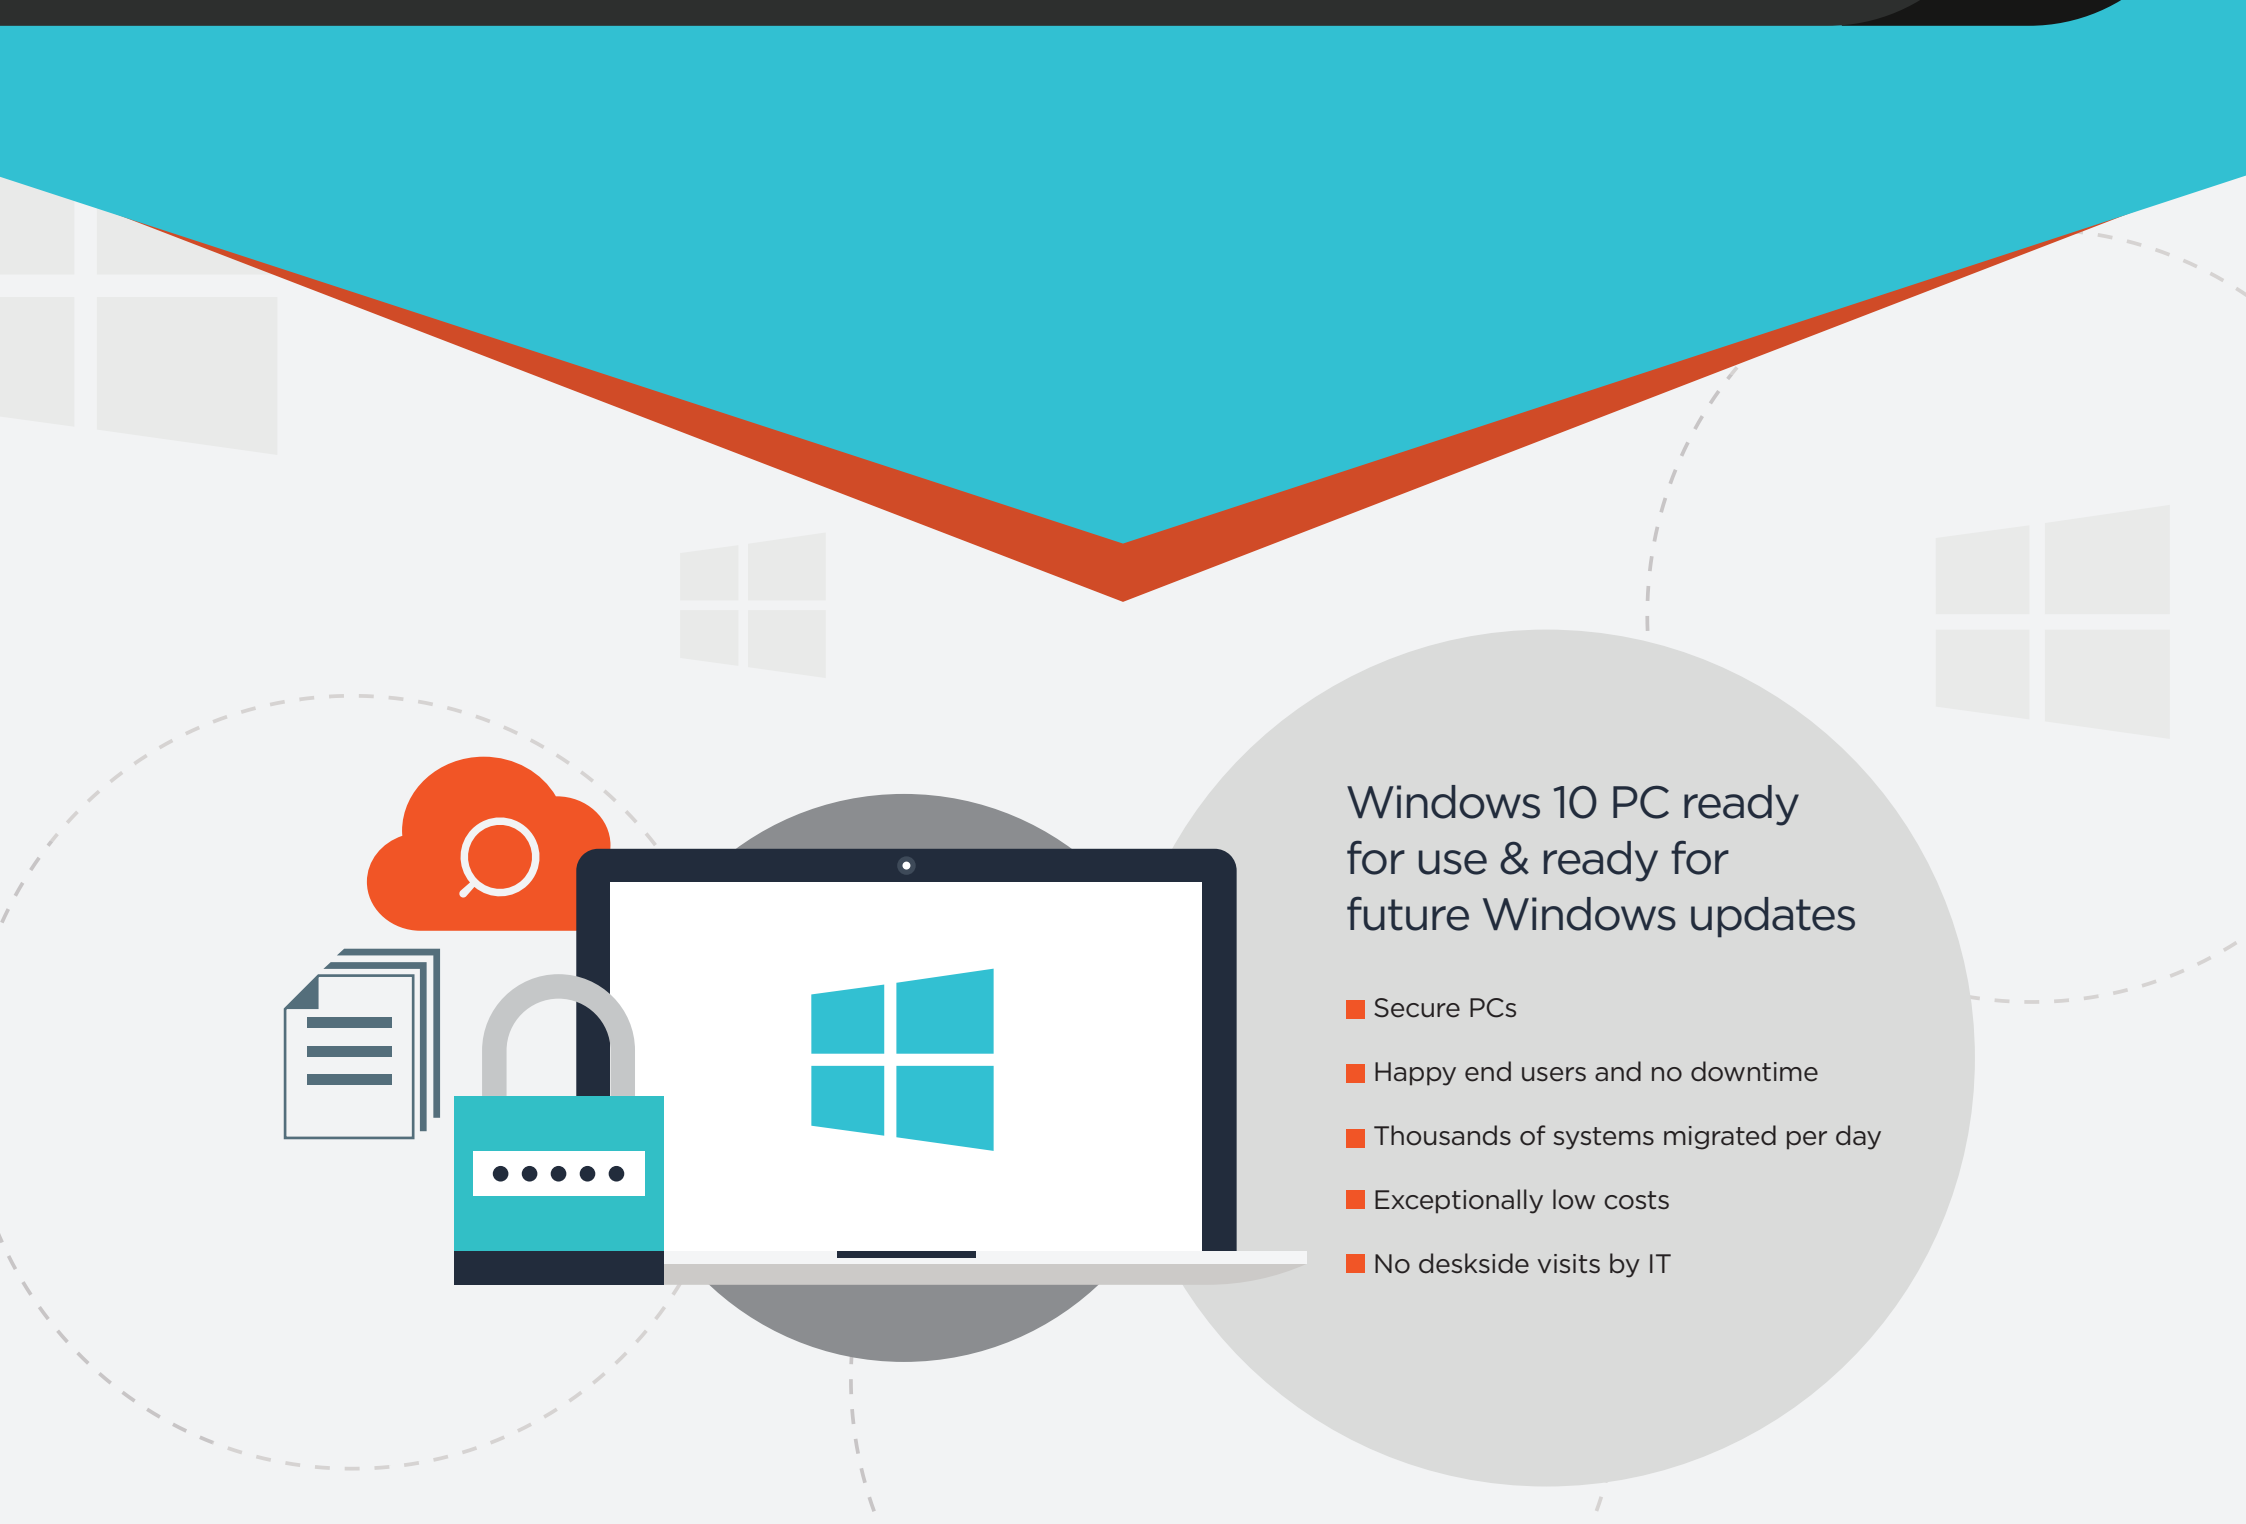

# ROADMAP FOR SUCCESSFUL WINDOWS 10 MIGRATION

1E + SCCM

1E offers the ONLY self-serve, fully automated, scalable and secure migration solution for Windows 10 deployment. With the 1E OS migration toolset, customers have upgraded the OS on thousands of systems per day.