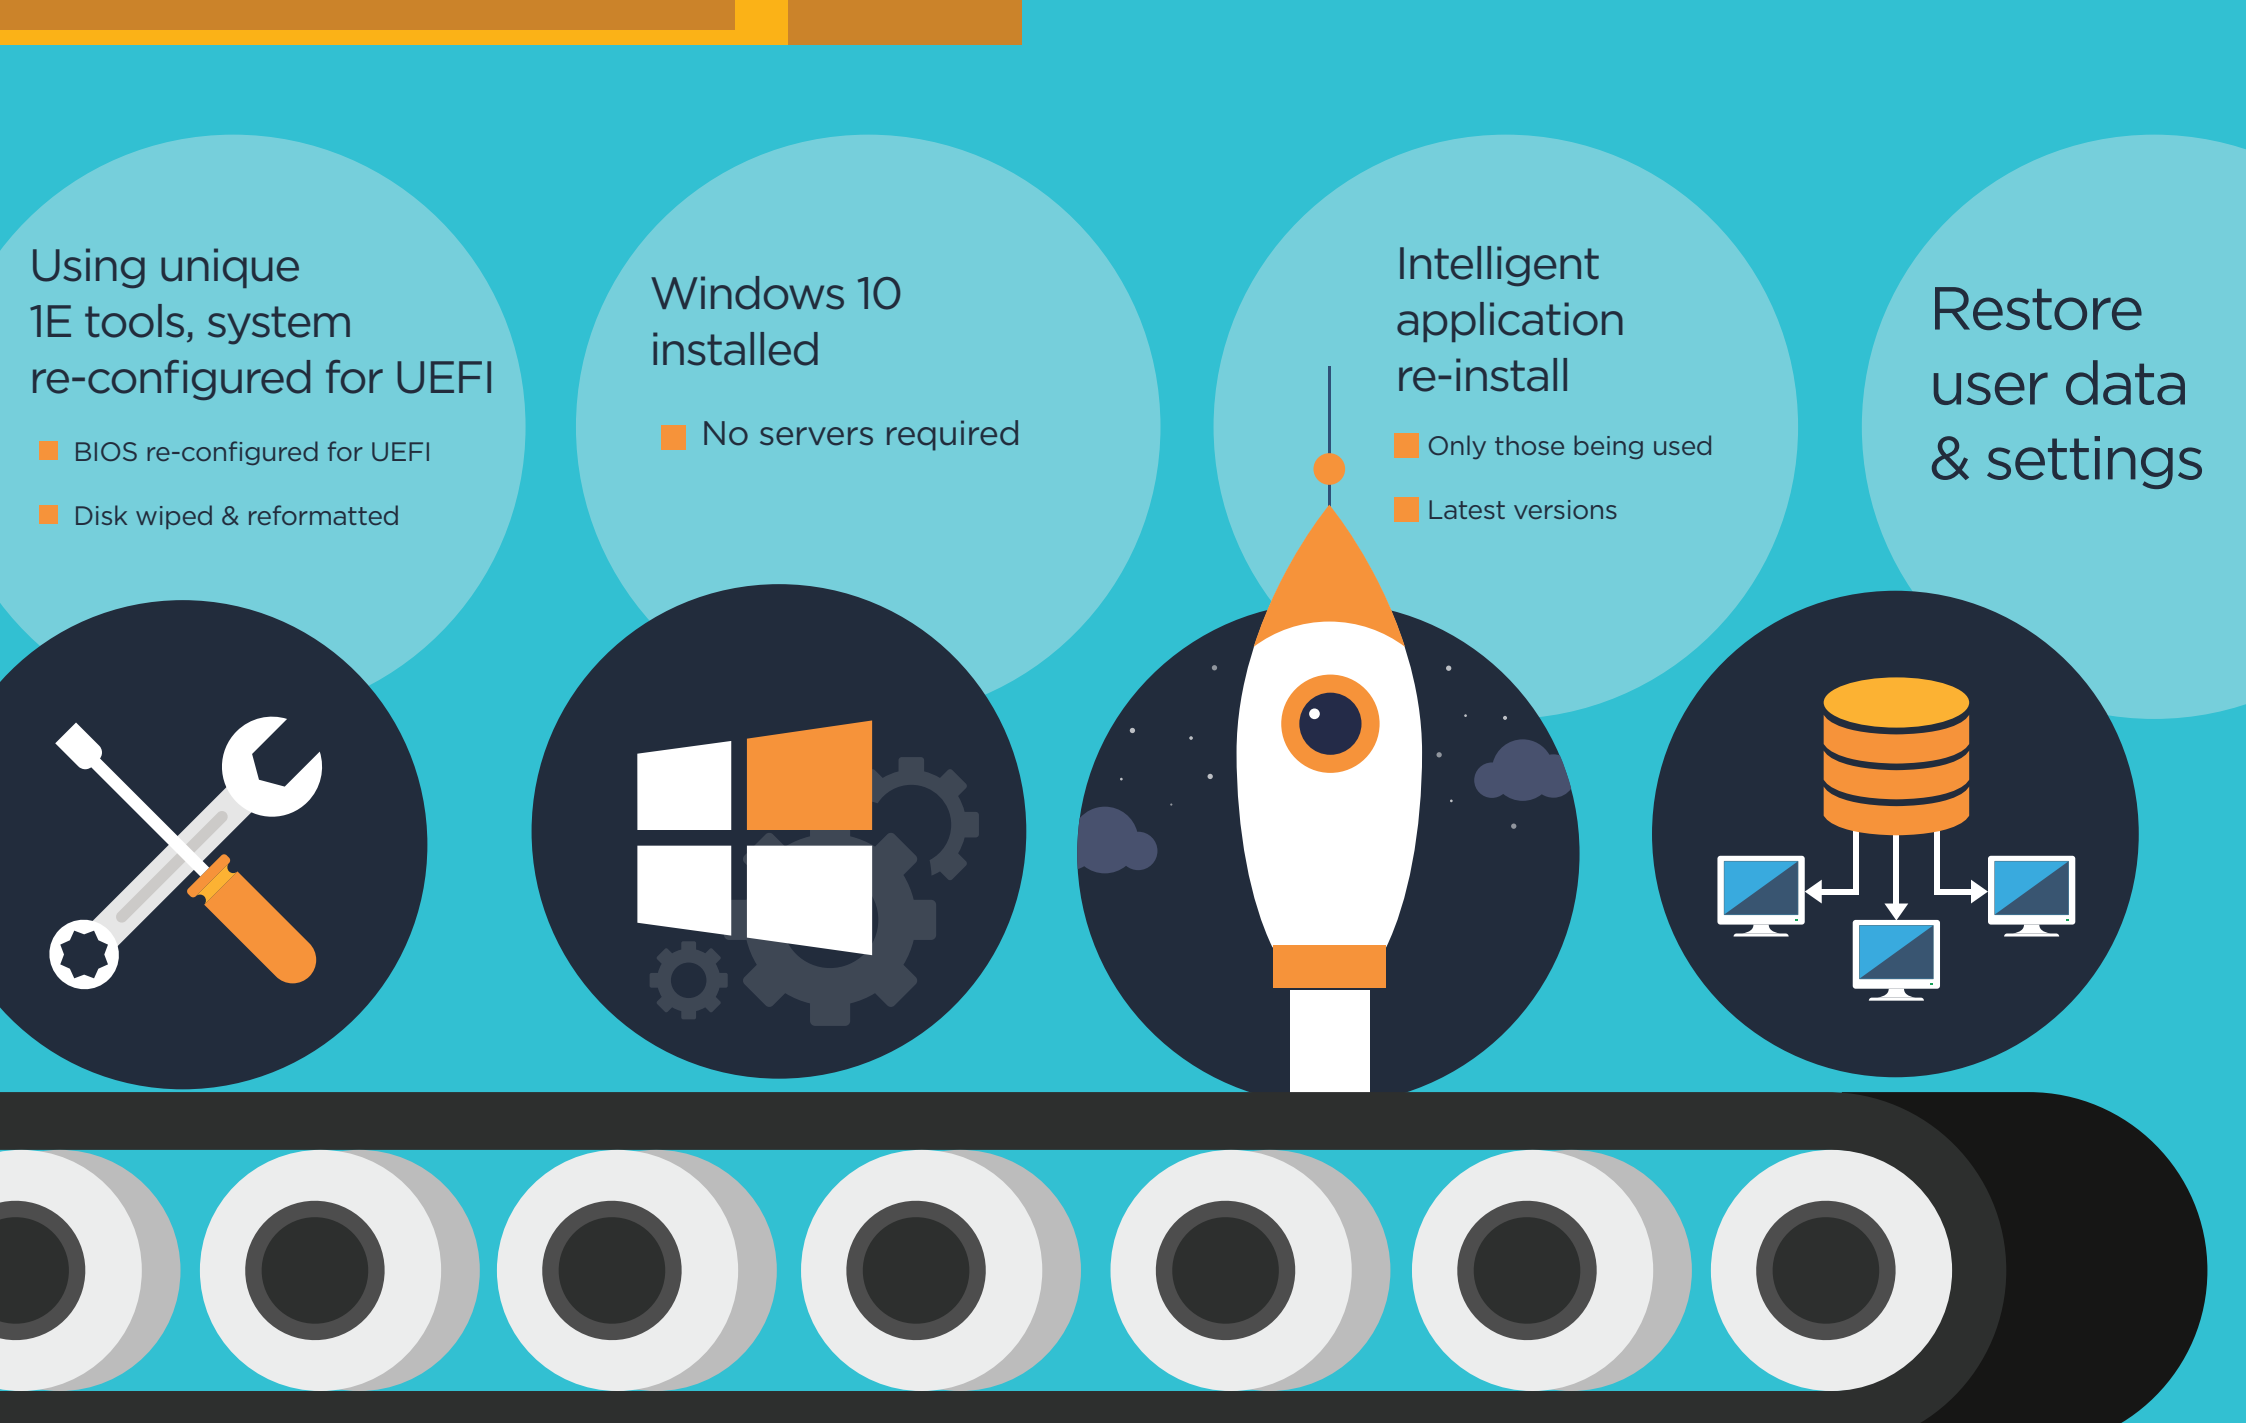

# ROADMAP FOR SUCCESSFUL WINDOWS 10 MIGRATION

1E + SCCM

1E offers the ONLY self-serve, fully automated, scalable and secure migration solution for Windows 10 deployment. With the 1E OS migration toolset, customers have upgraded the OS on thousands of systems per day.

1E has deployed more than 26 million licenses worldwide, helping more than 1,700 organizations in 42 countries work more efficiently, productively and sustainably. 1E has been a Microsoft Gold Partner since 1997.