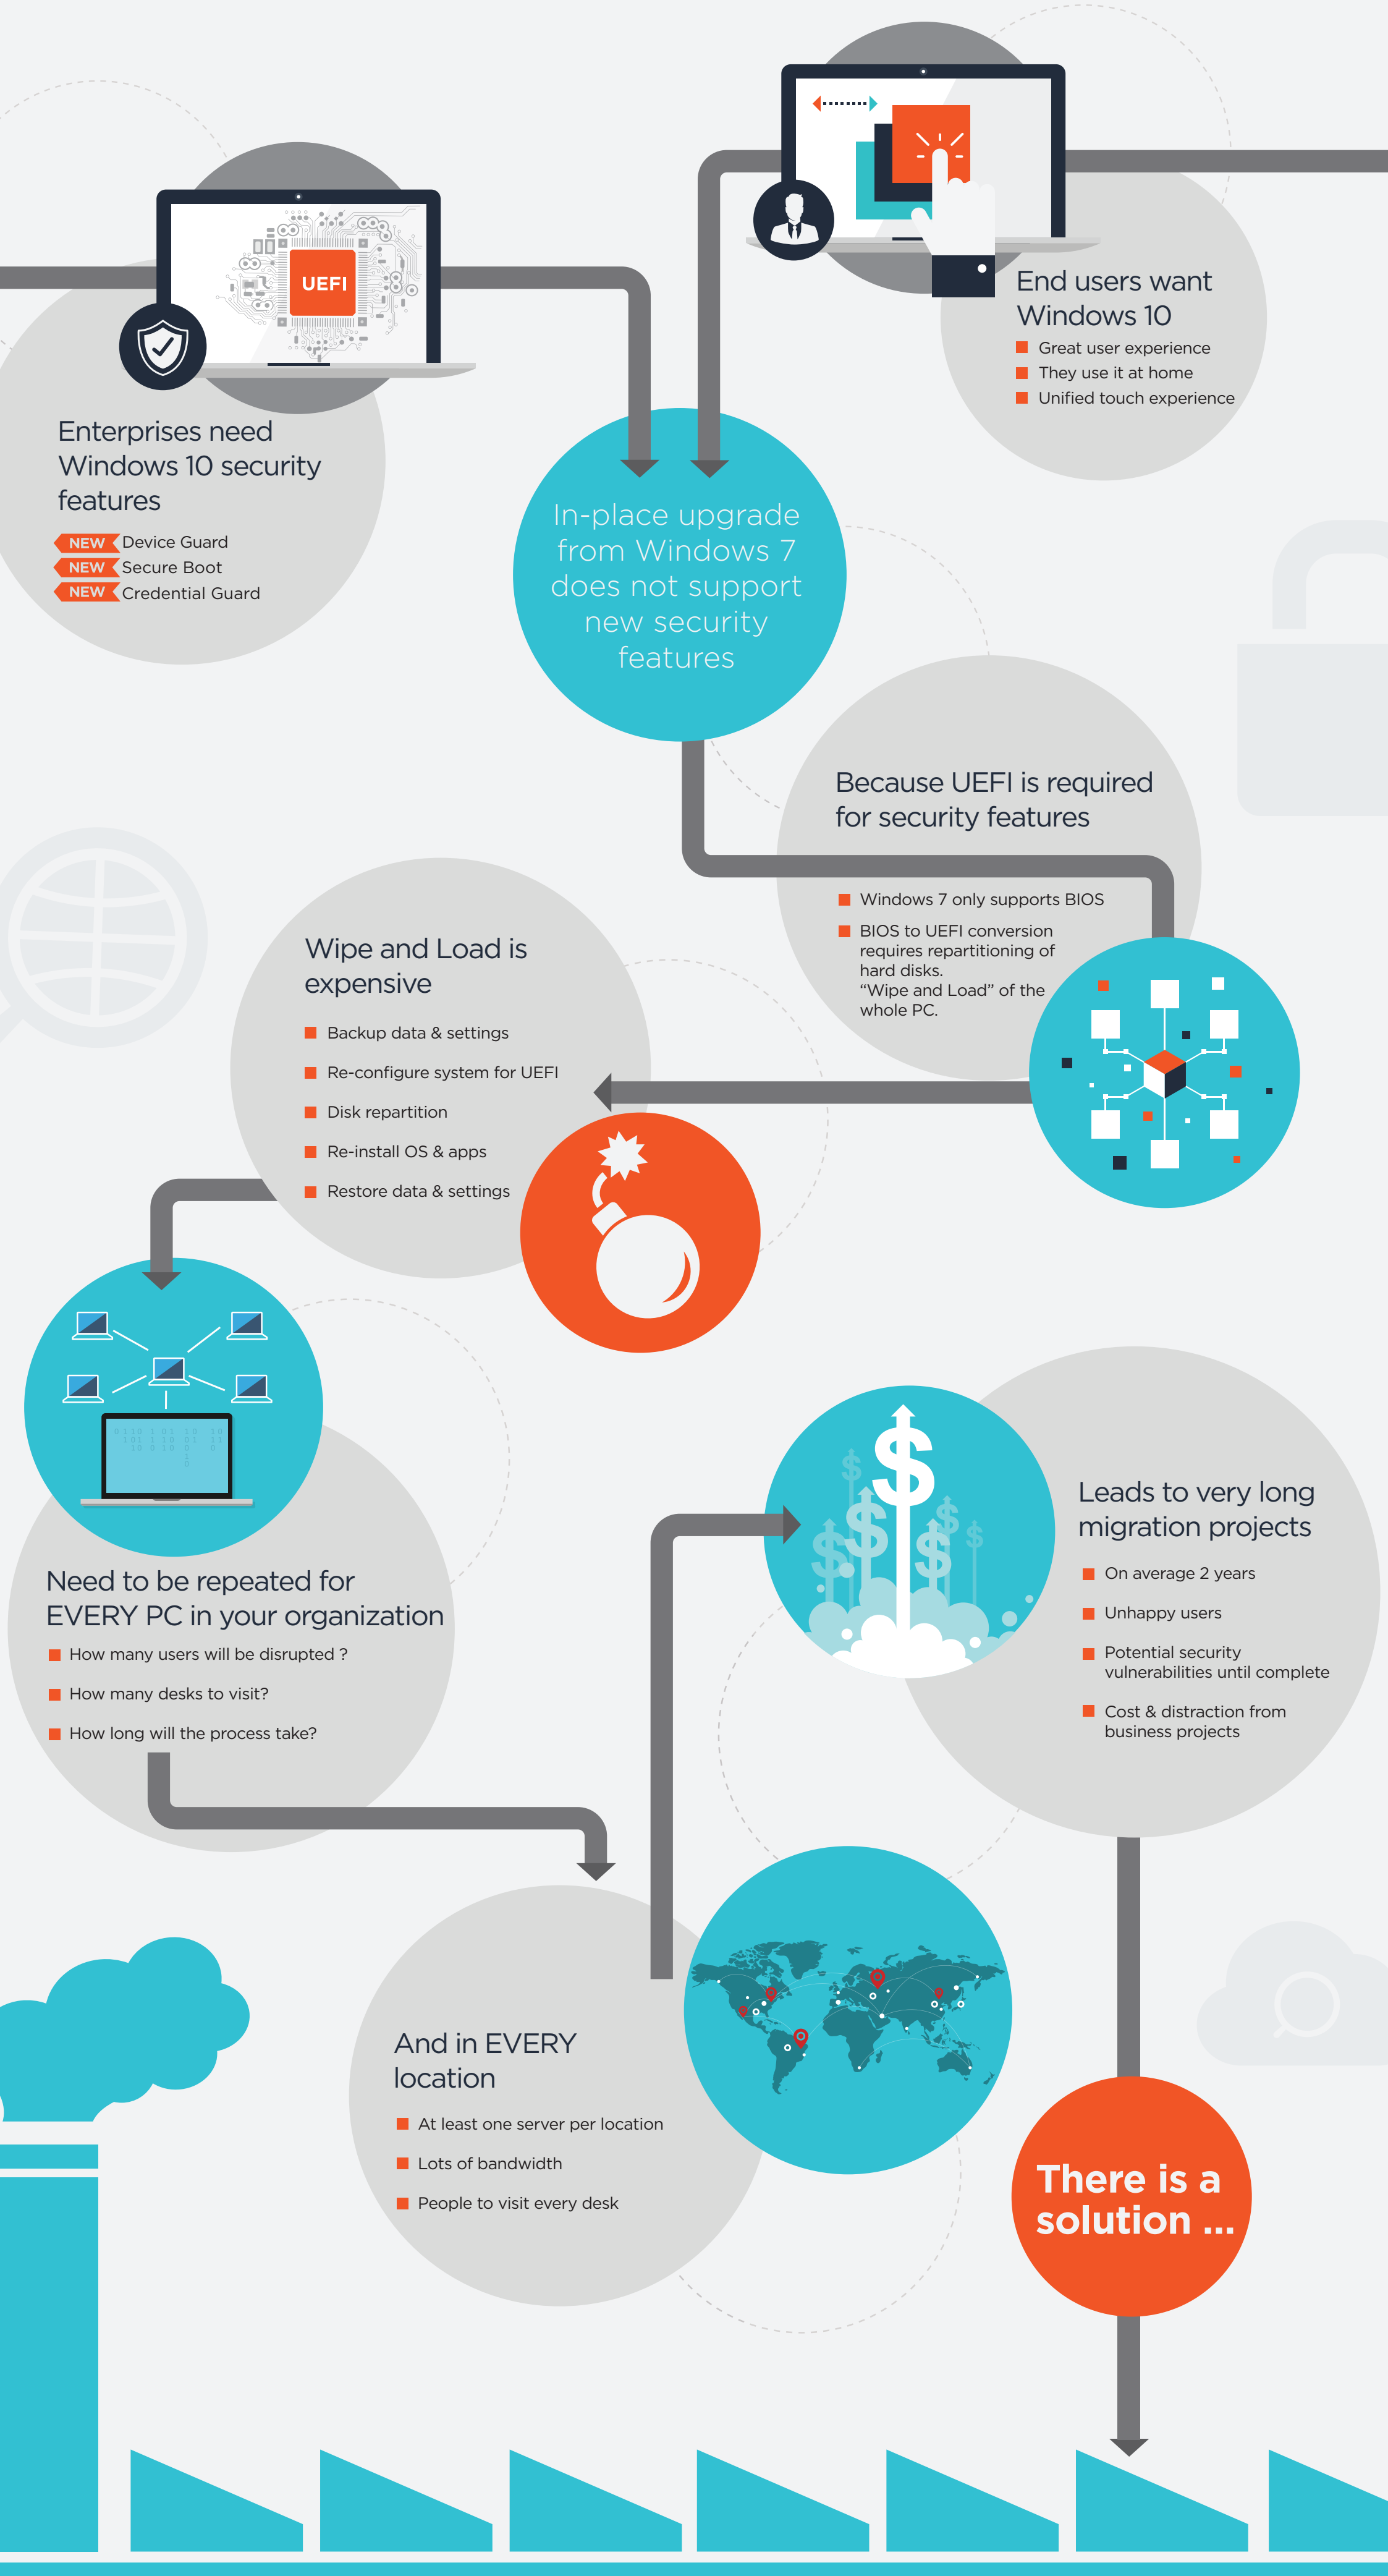

# ROADMAP FOR SUCCESSFUL WINDOWS 10 MIGRATION

1E + SCCM

1E offers the ONLY self-serve, fully automated, scalable and secure migration solution for Windows 10 deployment. With the 1E OS migration toolset, customers have upgraded the OS on thousands of systems per day.

1E has deployed more than 26 million licenses worldwide, helping more than 1,700 organizations in 42 countries work more efficiently, productively and sustainably. 1E has been a Microsoft Gold Partner since 1997.