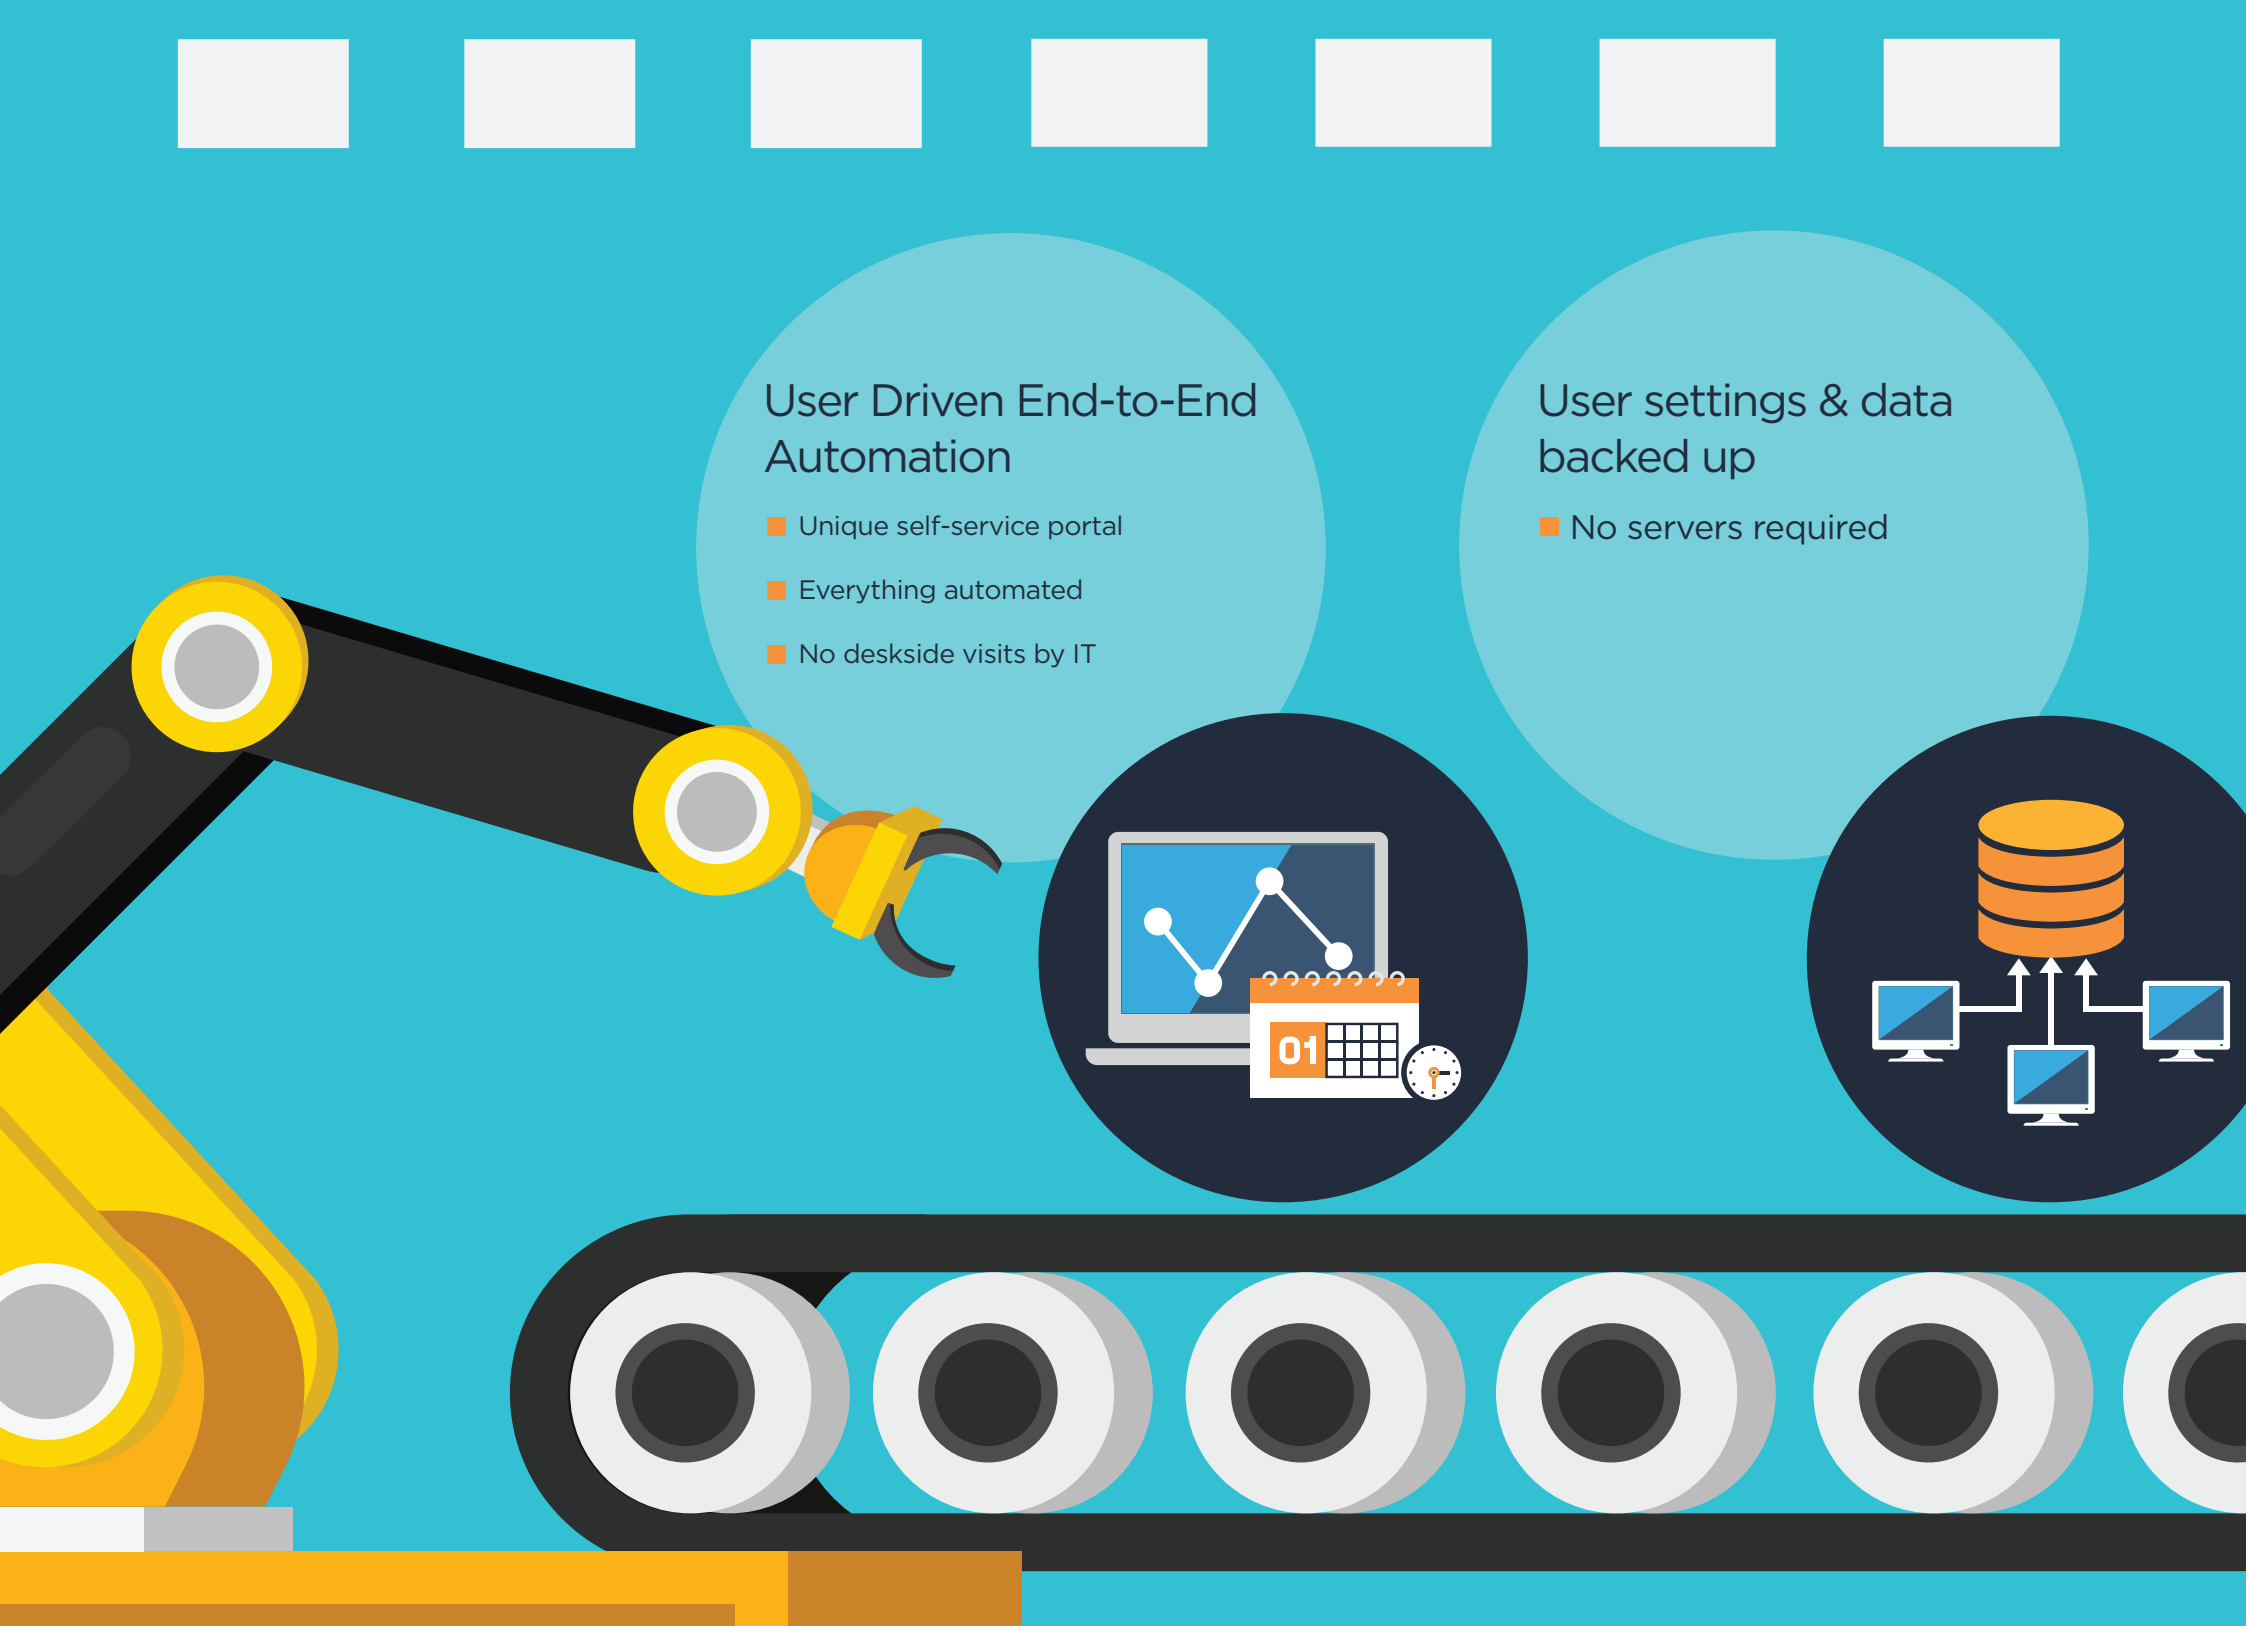

# ROADMAP FOR SUCCESSFUL WINDOWS 10 MIGRATION

1E + SCCM

1E offers the ONLY self-serve, fully automated, scalable and secure migration solution for Windows 10 deployment. With the 1E OS migration toolset, customers have upgraded the OS on thousands of systems per day.

1E has deployed more than 26 million licenses worldwide, helping more than 1,700 organizations in 42 countries work more efficiently, productively and sustainably. 1E has been a Microsoft Gold Partner since 1997.